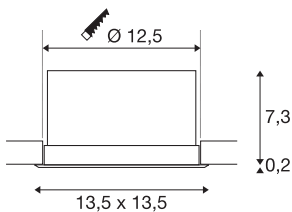

## VERLUX

recessed fitting, LED, 3000K, matt white, L/B/T  
13.5/13.5/7.5 cm, 20W

The light, square recessed VERLUX fitting with a round cut-out is available in various wattages and sizes. The square recessed ceiling light is made of aluminium and comes in a white colour. The rigid Premium LED insert produces homogeneous base lighting thanks to its wide beam angle of 80°. The luminaire comes with a dimmable constant current driver and is ready for connection to the 230 V mains supply.

## TECHNICAL DATA

Item no.	112692
Number of different light outlets	1
IP Code	IP 20
Impact resistance class	IK 02
Impact resistance	0.2 Joule
Assembly	Recessed
Assembly details	Ceiling
Dimmable	Yes
Dimming technology	trailing edge
Primary nominal voltage	220-240V ~50/60Hz
Secondary power / voltage	500 mA
Safety class	II
Wattage	22 W
Rated standby power	0.5 W
Stroboscopic effect (SVM)	0.06
Lumen	1800 lm
Colour temperature	3000 Kelvin
Beam angle	80 °
Color	white
CRI	80
LXXBXX data	L70B50
Service life	35000 h

## Light Source

916379	
Light distribution	rotational symmetric
Light outlet	direct
Length	13.5 cm
Width	13.5 cm
Depth	7.5 cm
Net weight	0.353 kg
Gross weight	0.491 kg
Shape of cut-out	round
Installation depth	7.5 cm
Installation diameter	12.5 cm
BIG WHITE Page	227