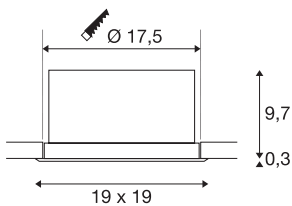

VERLUX

recessed fitting, LED, 3000K, matt white, L/B/T
19/19/10 cm, 28W

The light, square recessed VERLUX fitting with a round cut-out is available in various wattages and sizes. The square recessed ceiling light is made of aluminium and comes in a white colour. The rigid Premium LED insert produces homogeneous base lighting thanks to its wide beam angle of 80°. The luminaire comes with a dimmable constant current driver and is ready for connection to the 230 V mains supply.

TECHNICAL DATA

Item no.	112702
Number of different light outlets	1
IP Code	IP 20
Impact resistance class	IK 02
Impact resistance	0.2 Joule
Assembly	Recessed
Assembly details	Ceiling
Dimmable	Yes
Dimming technology	trailing edge
Primary nominal voltage	220-240V ~50/60Hz
Secondary power / voltage	700 mA
Safety class	II
Wattage	31 W
Rated standby power	0.5 W
Level of inrush current	8 A
Duration of inrush current	25 µs
Stroboscopic effect (SVM)	0.02
Lumen	2360 lm
Colour temperature	3000 Kelvin
Beam angle	80 °
Color	white
CRI	80

Light Source

916454		LXXBXX data	L70B50
		Service life	35000 h
		Light distribution	rotational symmetric
		Light outlet	direct
		Length	19 cm
		Width	19 cm
		Depth	10 cm
		Net weight	0.623 kg
		Gross weight	0.835 kg
		Shape of cut-out	round
		Installation depth	10 cm
		Installation diameter	17.5 cm