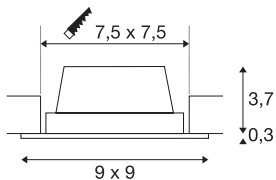

## TECHNICAL DATA

Item no.	112720
IP Code	IP 20
Assembly	Recessed
Assembly details	Ceiling,Wall
Primary nominal voltage	220-240V ~50/60Hz
Secondary power / voltage	350 mA
Safety class	II
Wattage	8.3 W
Minimum ambient temperature	-20 °C
Maximum ambient temperature	50 °C
Level of inrush current	11 A
Duration of inrush current	20 µs
Stroboscopic effect (SVM)	0.02
Lumen	600 lm
Colour temperature	3000 Kelvin
Beam angle	90 °
Color	black
CRI	80
LXXBXX data	L70B50
Service life	50000 h
Length	9 cm
Width	9 cm

Light Source

916629		Height	4 cm
		Net weight	0.172 kg
		Gross weight	0.215 kg
		Shape of cut-out	square
		Installation length	7.5 cm
		Installation width	7.5 cm
		Installation depth	5 cm
		BIG WHITE Page	238