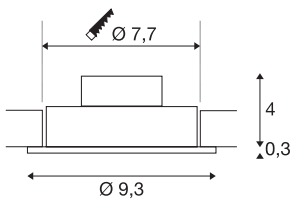

## NEW TRIA 1 SET

recessed fitting, LED, 2700K, round, matt black, 38°, incl. driver, clip springs

The simplicity and effectiveness of the NEW TRIA 1 SET is captivating. It is available in matt black, white, or brushed aluminium, in round or square form as well as single-headed or as multi-lamp. Equipped with a powerful, warm white premium COB LED in a tiltable mount, as well as LED driver included in the scope of supply, the set can be used in any lighting situation. The electrical connection is made directly to the 230V mains supply.

## TECHNICAL DATA

Item no.	113870
IP Code	IP 20
Assembly	Recessed
Assembly details	Ceiling
Primary nominal voltage	220-240V ~50/60Hz
Secondary power / voltage	350 mA
Safety class	II
Wattage	8 W
Minimum ambient temperature	-20 °C
Maximum ambient temperature	40 °C
Level of inrush current	11 A
Duration of inrush current	20 µs
Stroboscopic effect (SVM)	0.02
Lumen	645 lm
Colour temperature	2700 Kelvin
Beam angle	38 °
Color	black
CRI	80
LXXBXX data	L70B50
Service life	40000 h
Height	3.5 cm
Diameter	9.3 cm

Light Source

916320		Net weight	0.225 kg
		Gross weight	0.278 kg
		Shape of cut-out	round
		Installation depth	4 cm
		Installation diameter	7.7 cm