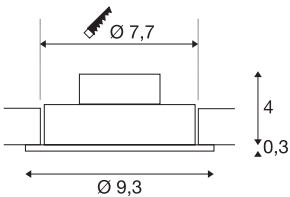

NEW TRIA 1 SET

recessed fitting, LED, 2700K, round, white, 38°, incl. driver, clip springs

The simplicity and effectiveness of the NEW TRIA 1 SET is captivating. It is available in black, white, or brushed aluminium, in round or square form as well as single-headed or as multi-lamp. Equipped with a powerful, warm white premium COB LED in a tiltable mount, as well as LED driver included in the scope of supply, the set can be used in any lighting situation. The electrical connection is made directly to the 230V mains supply.

TECHNICAL DATA

| | |
|-----------------------------|-------------------|
| Item no. | 113871 |
| IP Code | IP 20 |
| Assembly | Recessed |
| Assembly details | Ceiling |
| Primary nominal voltage | 220-240V ~50/60Hz |
| Secondary power / voltage | 350 mA |
| Safety class | II |
| Wattage | 8 W |
| Minimum ambient temperature | -20 °C |
| Maximum ambient temperature | 40 °C |
| Level of inrush current | 11 A |
| Duration of inrush current | 20 µs |
| Stroboscopic effect (SVM) | 0.02 |
| Lumen | 645 lm |
| Colour temperature | 2700 Kelvin |
| Beam angle | 38 ° |
| Color | white |
| CRI | 80 |
| LXXBXX data | L70B50 |
| Service life | 40000 h |
| Height | 3.5 cm |
| Diameter | 9.3 cm |

Light Source

| | | | |
|--------|---|-----------------------|----------|
| 916320 |  | Net weight | 0.233 kg |
| | | Gross weight | 0.281 kg |
| | | Shape of cut-out | round |
| | | Installation depth | 4 cm |
| | | Installation diameter | 7.7 cm |