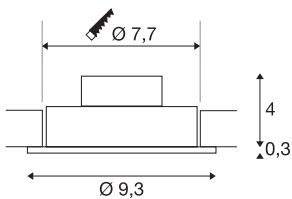

NEW TRIA 1 SET

recessed fitting, single-headed LED, 2700K, round, brushed aluminium, 38°, 9.1W, incl. driver, clip springs

The simplicity and effectiveness of the NEW TRIA 1 SET is captivating. It is available in matt black, white, or brushed aluminium, in round or square form as well as single-headed or as multi-lamp. Equipped with a powerful, warm white premium COB LED in a tiltable mount, as well as LED driver included in the scope of supply, the set can be used in any lighting situation. The electrical connection is made directly to the 230V mains supply.

TECHNICAL DATA

Item no.	113876
IP Code	IP 20
Assembly	Recessed
Assembly details	Ceiling
Primary nominal voltage	220-240V ~50/60Hz
Secondary power / voltage	350 mA
Safety class	II
Wattage	8 W
Minimum ambient temperature	-20 °C
Maximum ambient temperature	40 °C
Level of inrush current	11 A
Duration of inrush current	20 µs
Stroboscopic effect (SVM)	0.02
Lumen	645 lm
Colour temperature	2700 Kelvin
Beam angle	38 °
Color	aluminium
CRI	80
LXXBXX data	L70B50
Service life	40000 h
Height	3.5 cm
Diameter	9.3 cm

Light Source

916320	
--------	---

Net weight	0.222 kg
Gross weight	0.269 kg
Shape of cut-out	round
Installation depth	4 cm
Installation diameter	7.7 cm