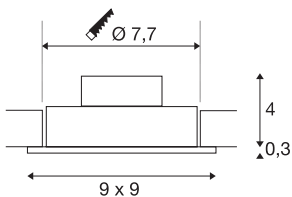

## NEW TRIA 1 SET

recessed fitting, single-headed LED, 2700K, square, matt black, 38°, 9.1W, incl. driver, clip springs

The simplicity and effectiveness of the NEW TRIA 1 SET is captivating. It is available in matt black, white, or brushed aluminium, in round or square form as well as single-headed or as multi-lamp. Equipped with a powerful, warm white premium COB LED in a tiltable mount, as well as LED driver included in the scope of supply, the set can be used in any lighting situation. The electrical connection is made directly to the 230V mains supply.

## TECHNICAL DATA

Item no.	113880
IP Code	IP 20
Assembly	Recessed
Assembly details	Ceiling
Primary nominal voltage	220-240V ~50/60Hz
Secondary power / voltage	350 mA
Safety class	II
Wattage	8 W
Minimum ambient temperature	-20 °C
Maximum ambient temperature	40 °C
Level of inrush current	11 A
Duration of inrush current	20 µs
Stroboscopic effect (SVM)	0.02
Lumen	645 lm
Colour temperature	2700 Kelvin
Beam angle	38 °
Color	black
CRI	80
LXXBXX data	L70B50
Service life	40000 h
Length	9 cm
Width	9 cm

## Light Source

916320		Height	3.5 cm
		Net weight	0.237 kg
		Gross weight	0.288 kg
		Shape of cut-out	round
		Installation depth	4 cm
		Installation diameter	7.7 cm