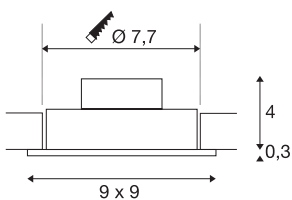

NEW TRIA 1 SET

recessed fitting, single-headed LED, 2700K, square, white, 38°, 9.1W, incl. driver, clip springs

The simplicity and effectiveness of the innovative NEW TRIA 1 SET is captivating. It is available in matt black, white, or brushed aluminium, in round or square form as well as single-headed or as multi-lamp. Equipped with a powerful, warm white premium COB LED in a tiltable mount, as well as LED driver included in the scope of supply, the set can be used in any lighting situation. The electrical connection is made directly to the 230V mains supply.

TECHNICAL DATA

Item no.	113881
IP Code	IP 20
Assembly	Recessed
Assembly details	Ceiling
Primary nominal voltage	220-240V ~50/60Hz
Secondary power / voltage	350 mA
Safety class	II
Wattage	8 W
Minimum ambient temperature	-20 °C
Maximum ambient temperature	40 °C
Level of inrush current	11 A
Duration of inrush current	20 µs
Stroboscopic effect (SVM)	0.02
Lumen	645 lm
Colour temperature	2700 Kelvin
Beam angle	38 °
Color	white
CRI	80
LXXBXX data	L70B50
Service life	40000 h
Length	9 cm
Width	9 cm

Light Source

916320 

Height	3.5 cm
Net weight	0.24 kg
Gross weight	0.292 kg
Shape of cut-out	round
Installation depth	4 cm
Installation diameter	7.7 cm