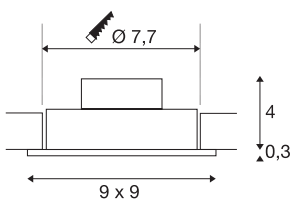

NEW TRIA 1 SET

recessed fitting, single-headed LED, 2700K, square, brushed aluminium, 38°, 9.1W, incl. driver, clip springs

The simplicity and effectiveness of the innovative NEW TRIA 1 SET is captivating. It is available in matt black, white, or brushed aluminium, in round or square form as well as single-headed or as multi-lamp. Equipped with a powerful, warm white premium COB LED in a tiltable mount, as well as LED driver included in the scope of supply, the set can be used in any lighting situation. The electrical connection is made directly to the 230V mains supply.

TECHNICAL DATA

Item no.	113886
IP Code	IP 20
Assembly	Recessed
Assembly details	Ceiling
Primary nominal voltage	220-240V ~50/60Hz
Secondary power / voltage	350 mA
Safety class	II
Wattage	8 W
Minimum ambient temperature	-20 °C
Maximum ambient temperature	40 °C
Level of inrush current	11 A
Duration of inrush current	20 µs
Stroboscopic effect (SVM)	0.02
Lumen	645 lm
Colour temperature	2700 Kelvin
Beam angle	38 °
Color	aluminium
CRI	80
LXXBXX data	L70B50
Service life	40000 h
Length	9 cm
Width	9 cm

Light Source

916320	
--------	---

Height	3.5 cm
Net weight	0.227 kg
Gross weight	0.279 kg
Shape of cut-out	round
Installation depth	4 cm
Installation diameter	7.7 cm