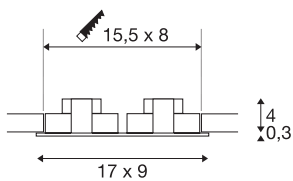

NEW TRIA 2 SET

recessed fitting, double-headed LED, 2700K, rectangular, white, 38°, 14.7W, incl. driver, clip springs

The simplicity and effectiveness of the innovative NEW TRIA 2 SET is captivating. Equipped with two powerful, warm white premium COB LEDs, as well as LED driver included in the scope of supply, the set can be used in any lighting situation. Furthermore, it is adjustable by 38°. The electrical connection of the recessed fitting available in black, white, or brushed aluminium is made connecting directly to the 230V mains supply. This luminaire contains built-in LED lamps.

TECHNICAL DATA

Item no.	113891
IP Code	IP 20
Assembly	Recessed
Assembly details	Ceiling
Primary nominal voltage	220-240V ~50/60Hz
Secondary power / voltage	350 mA
Safety class	II
Wattage	14 W
Minimum ambient temperature	-20 °C
Maximum ambient temperature	30 °C
Level of inrush current	5 A
Duration of inrush current	30 µs
Stroboscopic effect (SVM)	0.05
Lumen	1160 lm
Colour temperature	2700 Kelvin
Beam angle	38 °
Color	white
CRI	80
LXXBXX data	L70B50
Service life	40000 h
Length	17 cm
Width	9 cm

Light Source

916320	
--------	---

Height	3.9 cm
Net weight	0.443 kg
Gross weight	0.515 kg
Shape of cut-out	square
Installation length	15.5 cm
Installation width	8 cm
Installation depth	4 cm
BIG WHITE Page	141