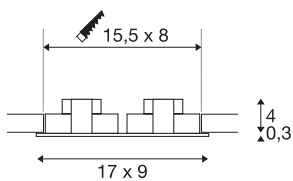

## NEW TRIA 2 SET

recessed fitting, double-headed LED, 2700K, rectangular, brushed aluminium, 38°, 14.7W, incl. driver, clip springs

The simplicity and effectiveness of the innovative NEW TRIA 2 SET is captivating. Equipped with two powerful, warm white premium COB LEDs, as well as LED driver included in the scope of supply, the set can be used in any lighting situation. Furthermore, it is adjustable by 38°. The electrical connection of the recessed fitting available in black, white, or brushed aluminium is made connecting directly to the 230V mains supply. This luminaire contains built-in LED lamps.

## TECHNICAL DATA

Item no.	113896
IP Code	IP 20
Assembly	Recessed
Assembly details	Ceiling
Primary nominal voltage	220-240V ~50/60Hz
Secondary power / voltage	350 mA
Safety class	II
Wattage	14 W
Minimum ambient temperature	-20 °C
Maximum ambient temperature	30 °C
Level of inrush current	5 A
Duration of inrush current	30 µs
Stroboscopic effect (SVM)	0.05
Lumen	1160 lm
Colour temperature	2700 Kelvin
Beam angle	38 °
Color	aluminium
CRI	80
LXXBXX data	L70B50
Service life	40000 h
Length	17 cm
Width	9 cm

Light Source

916320	
--------	---

Height	3.9 cm
Net weight	0.433 kg
Gross weight	0.505 kg
Shape of cut-out	square
Installation length	15.5 cm
Installation width	8 cm
Installation depth	4 cm