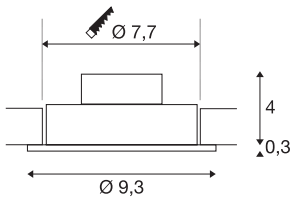

NEW TRIA 1 SET

recessed fitting, LED, 3000K, round, matt black, 38°, incl. driver, clip springs

The simplicity and effectiveness of the NEW TRIA 1 SET is captivating. It is available in matt black, white, or brushed aluminium, in round or square form as well as single-headed or as multi-lamp. Equipped with a powerful, warm white premium COB LED in a tiltable mount, as well as LED driver included in the scope of supply, the set can be used in any lighting situation. The electrical connection is made directly to the 230V mains supply.

TECHNICAL DATA

Item no.	113900
IP Code	IP 20
Assembly	Recessed
Assembly details	Ceiling
Primary nominal voltage	220-240V ~50/60Hz
Secondary power / voltage	350 mA
Safety class	II
Wattage	8 W
Minimum ambient temperature	-20 °C
Maximum ambient temperature	40 °C
Level of inrush current	11 A
Duration of inrush current	20 µs
Stroboscopic effect (SVM)	0.02
Lumen	700 lm
Colour temperature	3000 Kelvin
Beam angle	38 °
Color	black
CRI	80
LXXBXX data	L70B50
Service life	40000 h
Height	3.5 cm
Diameter	9.3 cm

Light Source

916451		Net weight	0.228 kg
		Gross weight	0.278 kg
		Shape of cut-out	round
		Installation depth	4 cm
		Installation diameter	7.7 cm