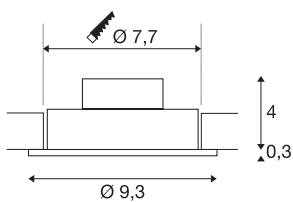

NEW TRIA 1 SET

recessed fitting, LED, 3000K, round, white, 38°, 8W, incl. driver, clip springs

The simplicity and effectiveness of the innovative NEW TRIA 1 SET is captivating. It is available in matt black, or brushed aluminium, and in round or square form. Equipped with one powerful, warm white premium COB LED, as well as LED driver included in the scope of supply, the set can be used in any lighting situation. Furthermore, it is adjustable by 38°. The electrical connection is made directly to the 230V mains supply. This luminaire contains built-in LED lamps.

TECHNICAL DATA

Item no.	113901
IP Code	IP 20
Assembly	Recessed
Assembly details	Ceiling
Primary nominal voltage	220-240V ~50/60Hz
Secondary power / voltage	350 mA
Safety class	II
Wattage	8 W
Minimum ambient temperature	-20 °C
Maximum ambient temperature	40 °C
Level of inrush current	11 A
Duration of inrush current	20 µs
Stroboscopic effect (SVM)	0.02
Lumen	700 lm
Colour temperature	3000 Kelvin
Beam angle	38 °
Color	white
CRI	80
LXXBXX data	L70B50
Service life	40000 h
Height	3.5 cm
Diameter	9.3 cm

Light Source

916451		Net weight	0.231 kg
		Gross weight	0.282 kg
		Shape of cut-out	round
		Installation depth	4 cm
		Installation diameter	7.7 cm