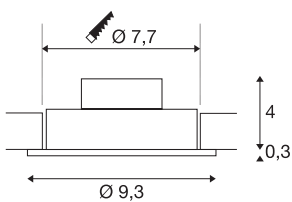

NEW TRIA 1 SET

recessed fitting, single-headed LED, 3000K, round, brushed aluminium, 38°, 9.1W, incl. driver, clip springs

The simplicity and effectiveness of the innovative NEW TRIA 1 SET is captivating. It is available in matt black, white, or brushed aluminium, and in round or square form. Equipped with one powerful, warm white premium COB LED, as well as LED driver included in the scope of supply, the set can be used in any lighting situation. Furthermore, it is adjustable by 38°. The electrical connection is made directly to the 230V mains supply. This luminaire contains built-in LED lamps.

TECHNICAL DATA

Item no.	113906
IP Code	IP 20
Assembly	Recessed
Assembly details	Ceiling
Primary nominal voltage	220-240V ~50/60Hz
Secondary power / voltage	350 mA
Safety class	II
Wattage	8 W
Minimum ambient temperature	-20 °C
Maximum ambient temperature	40 °C
Level of inrush current	11 A
Duration of inrush current	20 µs
Stroboscopic effect (SVM)	0.02
Lumen	700 lm
Colour temperature	3000 Kelvin
Beam angle	38 °
Color	aluminium
CRI	80
LXXBXX data	L70B50
Service life	40000 h
Height	3.5 cm
Diameter	9.3 cm

Light Source

916451		Net weight	0.222 kg
		Gross weight	0.276 kg
		Shape of cut-out	round
		Installation depth	4 cm
		Installation diameter	7.7 cm