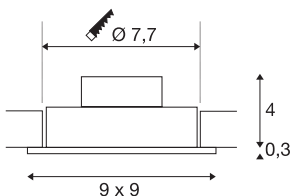

NEW TRIA 1 SET recessed fitting

single-headed LED, 3000K, square, matt black, 38°, 9.1W, incl. driver, clip springs

The simplicity and effectiveness of the NEW TRIA 1 SET is captivating. It is available in matt black, white, or brushed aluminium, in round or square form as well as single-headed or as multi-lamp. Equipped with a powerful, warm white premium COB LED in a tiltable mount, as well as LED driver included in the scope of supply, the set can be used in any lighting situation. The electrical connection is made directly to the 230V mains supply.

TECHNICAL DATA

Item no.	113910
IP Code	IP 20
Assembly	Recessed
Assembly details	Ceiling
Primary nominal voltage	220-240V ~50/60Hz
Secondary power / voltage	350 mA
Safety class	II
Wattage	8 W
Minimum ambient temperature	-20 °C
Maximum ambient temperature	40 °C
Level of inrush current	11 A
Duration of inrush current	20 µs
Stroboscopic effect (SVM)	0.02
Lumen	700 lm
Colour temperature	3000 Kelvin
Beam angle	38 °
Color	black
CRI	80
LXXBXX data	L70B50
Service life	40000 h
Length	9 cm
Width	9 cm

Light Source

916451	
--------	---

Height	3.5 cm
Net weight	0.238 kg
Gross weight	0.288 kg
Shape of cut-out	round
Installation depth	4 cm
Installation diameter	7.7 cm