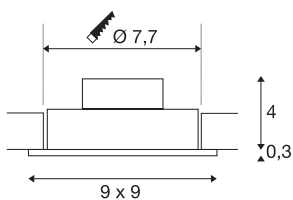

## NEW TRIA 1 SET

recessed fitting, single-headed LED, 3000K, square, white, 38°, 9.1W, incl. driver, clip springs

The simplicity and effectiveness of the innovative NEW TRIA 1 SET is captivating. It is available in matt black, white, or brushed aluminium, and in round or square form. Equipped with one powerful, warm white premium COB LED, as well as LED driver included in the scope of supply, the set can be used in any lighting situation. Furthermore, it is adjustable by 38°. The electrical connection is made directly to the 230V mains supply. This luminaire contains built-in LED lamps.

## TECHNICAL DATA

Item no.	113911
IP Code	IP 20
Assembly	Recessed
Assembly details	Ceiling
Primary nominal voltage	220-240V ~50/60Hz
Secondary power / voltage	350 mA
Safety class	II
Wattage	8 W
Minimum ambient temperature	-20 °C
Maximum ambient temperature	40 °C
Level of inrush current	11 A
Duration of inrush current	20 µs
Stroboscopic effect (SVM)	0.02
Lumen	700 lm
Colour temperature	3000 Kelvin
Beam angle	38 °
Color	white
CRI	80
LXXBXX data	L70B50
Service life	40000 h
Length	9 cm
Width	9 cm

Light Source

916451	
--------	---

Height	3.5 cm
Net weight	0.238 kg
Gross weight	0.289 kg
Shape of cut-out	round
Installation depth	4 cm
Installation diameter	7.7 cm