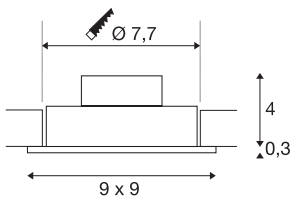

NEW TRIA 1 SET

recessed fitting, single-headed LED, 3000K, square, brushed aluminium, 38°, 9.1W, incl. driver, clip springs

The simplicity and effectiveness of the innovative NEW TRIA 1 SET is captivating. It is available in matt black, white, or brushed aluminium, and in round or square form. Equipped with one powerful, warm white premium COB LED, as well as LED driver included in the scope of supply, the set can be used in any lighting situation. Furthermore, it is adjustable by 38°. The electrical connection is made directly to the 230V mains supply. This luminaire contains built-in LED lamps.

TECHNICAL DATA

Item no.	113916
IP Code	IP 20
Assembly	Recessed
Assembly details	Ceiling
Primary nominal voltage	220-240V ~50/60Hz
Secondary power / voltage	350 mA
Safety class	II
Wattage	8 W
Minimum ambient temperature	-20 °C
Maximum ambient temperature	40 °C
Level of inrush current	11 A
Duration of inrush current	20 µs
Stroboscopic effect (SVM)	0.02
Lumen	700 lm
Colour temperature	3000 Kelvin
Beam angle	38 °
Color	aluminium
CRI	80
LXXBXX data	L70B50
Service life	40000 h
Length	9 cm
Width	9 cm

Light Source

916451	
--------	---

Height	3.5 cm
Net weight	0.229 kg
Gross weight	0.284 kg
Shape of cut-out	round
Installation depth	4 cm
Installation diameter	7.7 cm