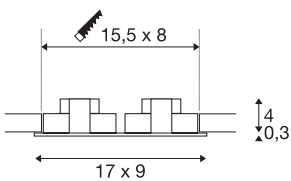

## NEW TRIA 2 SET

recessed fitting, double-headed LED, 3000K, rectangular, matt black, 38°, 15W, incl. driver, clip springs

The simplicity and effectiveness of the innovative NEW TRIA 2 SET is captivating. It is available in matt black, white, or brushed aluminium, in round or square form as well as single-headed or as multi-lamp. Equipped with two powerful, warm white premium COB LEDs in a tiltable mount, as well as LED driver included in the scope of supply, the set can be used in any lighting situation. The electrical connection is made directly to the 230V mains supply.

## TECHNICAL DATA

Item no.	113920
IP Code	IP 20
Assembly	Recessed
Assembly details	Ceiling
Primary nominal voltage	220-240V ~50/60Hz
Secondary power / voltage	350 mA
Safety class	II
Wattage	14 W
Minimum ambient temperature	-20 °C
Maximum ambient temperature	30 °C
Level of inrush current	5 A
Duration of inrush current	30 µs
Stroboscopic effect (SVM)	0.05
Lumen	1250 lm
Colour temperature	3000 Kelvin
Beam angle	38 °
Color	black
CRI	80
LXXBXX data	L70B50
Service life	40000 h
Risk Group	1
Length	17 cm

Light Source

916451	
--------	---

Width	9 cm
Height	3.9 cm
Net weight	0.437 kg
Gross weight	0.506 kg
Shape of cut-out	square
Installation length	15.5 cm
Installation width	8 cm
Installation depth	4 cm