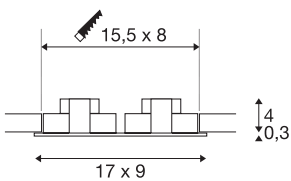

NEW TRIA 2 SET

recessed fitting, double-headed LED, 3000K, rectangular, white, 38°, 14.7W, incl. driver, clip springs

The simplicity and effectiveness of the innovative NEW TRIA 2 SET is captivating. Equipped with two powerful, warm white premium COB LEDs, as well as LED driver included in the scope of supply, the set can be used in any lighting situation. Furthermore, it is adjustable by 38°. The electrical connection of the recessed fittings available in black, white, or brushed aluminium is made connecting directly to the 230V mains supply. This luminaire contains built-in LED lamps.

TECHNICAL DATA

Item no.	113921
IP Code	IP 20
Assembly	Recessed
Assembly details	Ceiling
Primary nominal voltage	220-240V ~50/60Hz
Secondary power / voltage	350 mA
Safety class	II
Wattage	14 W
Minimum ambient temperature	-20 °C
Maximum ambient temperature	30 °C
Level of inrush current	5 A
Duration of inrush current	30 µs
Stroboscopic effect (SVM)	0.05
Lumen	1250 lm
Colour temperature	3000 Kelvin
Beam angle	38 °
Color	white
CRI	80
LXXBXX data	L70B50
Service life	40000 h
Risk Group	1
Length	17 cm

Light Source

916451		Width	9 cm
		Height	3.9 cm
		Net weight	0.444 kg
		Gross weight	0.514 kg
		Shape of cut-out	square
		Installation length	15.5 cm
		Installation width	8 cm
		Installation depth	4 cm