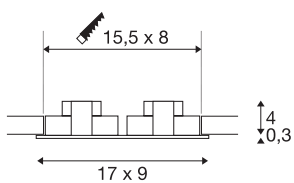

## NEW TRIA 2 SET

recessed fitting, double-headed LED, 3000K, rectangular, brushed aluminium, 38°, 14.7W, incl. driver, clip springs

The simplicity and effectiveness of the innovative NEW TRIA 2 SET is captivating. Equipped with two powerful, warm white premium COB LEDs, as well as LED driver included in the scope of supply, the set can be used in any lighting situation. Furthermore, it is adjustable by 38°. The electrical connection of the recessed fittings available in black, white, or brushed aluminium is made connecting directly to the 230V mains supply. This luminaire contains built-in LED lamps.

## TECHNICAL DATA

Item no.	113926
IP Code	IP 20
Assembly	Recessed
Assembly details	Ceiling
Primary nominal voltage	220-240V ~50/60Hz
Secondary power / voltage	350 mA
Safety class	II
Wattage	14 W
Minimum ambient temperature	-20 °C
Maximum ambient temperature	30 °C
Level of inrush current	5 A
Duration of inrush current	30 µs
Stroboscopic effect (SVM)	0.05
Lumen	1250 lm
Colour temperature	3000 Kelvin
Beam angle	38 °
Color	aluminium
CRI	80
LXXBXX data	L70B50
Service life	40000 h
Length	17 cm
Width	9 cm

Light Source

916451	
--------	---

Height	3.9 cm
Net weight	0.43 kg
Gross weight	0.498 kg
Shape of cut-out	square
Installation length	15.5 cm
Installation width	8 cm
Installation depth	4 cm