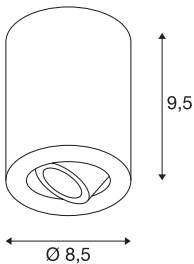

## TRILEDO ROUND CL

ceiling light, LED, 3000K, round, matt black, 38°, 6.2W, incl. driver

The twisting and tiltable ceiling light TRILEDO ROUND CL is made of aluminium and comes in housing colours of white, brushed aluminium and matt black. Thanks to its aluminium lamp head, the cone of light can be individually aligned. Fitted with an efficient COB LED with 6.2W and with the driver included, it can be connected directly to the 230V mains supply. This luminaire contains built-in LED lamps.

## TECHNICAL DATA

Item no.	113930
IP Code	IP 20
Assembly	Surface
Assembly details	Ceiling
Primary nominal voltage	220-240V ~50/60Hz
Secondary power / voltage	350 mA
Safety class	I
Wattage	7.6 W
Minimum ambient temperature	-20 °C
Maximum ambient temperature	30 °C
Level of inrush current	10 A
Duration of inrush current	100 µs
Stroboscopic effect (SVM)	0.05
Lumen	640 lm
Colour temperature	3000 Kelvin
Beam angle	38 °
Color	black
CRI	80
LXXBXX data	L70B50
Service life	40000 h
Height	9.5 cm
Diameter	8.5 cm

Light Source

916451		Net weight	0.53 kg
		Gross weight	0.624 kg
		BIG WHITE Page	257