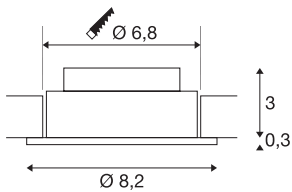

NEW TRIA 68 I CS

Indoor LED recessed ceiling light white round 3000K
38° incl. driver clip springs

The simplicity and effectiveness of the innovative NEW TRIA 1 SET is captivating. It is available in white or brushed aluminium, and in round or square form. Equipped with one powerful, warm white premium COB LED, as well as LED driver included in the scope of supply, the set can be used in any lighting situation. Furthermore, it is adjustable by 38°. The electrical connection is made directly to the 230V mains supply. This luminaire contains built-in LED lamps.

TECHNICAL DATA

Item no.	113951
Rotating or tilting	tiltable
IP Code	IP20
Assembly	Recessed
Assembly details	Ceiling
Primary nominal voltage	100-240V ~50/60Hz
Secondary power / voltage	350 mA
Safety class	II
Wattage	4 W
Minimum ambient temperature	-20 °C
Maximum ambient temperature	40 °C
Level of inrush current	10 A
Duration of inrush current	92 µs
Stroboscopic effect (SVM)	0.01
Lumen	360 lm
Colour temperature	3000 Kelvin
Beam angle	38 °
Color	white
CRI	80
LXXBXX data	L70B50
Service life	40000 h
Risk Group	0

Light Source

916559		Height	3.5 cm
		Diameter	8.2 cm
		Net weight	0.198 kg
		Gross weight	0.24 kg
		Shape of cut-out	round
		Installation depth	3.5 cm
		Installation diameter	6.8 cm