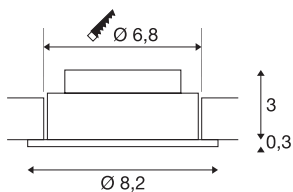

NEW TRIA 68 I CS

Indoor LED recessed ceiling light alu round 3000K 38°
incl. driver clip springs

The simplicity and effectiveness of the innovative NEW TRIA 1 SET is captivating. It is available in white or brushed aluminium, and in round or square form. Equipped with one powerful, warm white premium COB LED, as well as LED driver included in the scope of supply, the set can be used in any lighting situation. Furthermore, it is adjustable by 38°. The electrical connection is made directly to the 230V mains supply. This luminaire contains built-in LED lamps.

TECHNICAL DATA

| | |
|-----------------------------|-------------------|
| Item no. | 113956 |
| Rotating or tilting | tiltable |
| IP Code | IP20 |
| Assembly | Recessed |
| Assembly details | Ceiling |
| Primary nominal voltage | 100-240V ~50/60Hz |
| Secondary power / voltage | 350 mA |
| Safety class | II |
| Wattage | 4 W |
| Minimum ambient temperature | -20 °C |
| Maximum ambient temperature | 40 °C |
| Level of inrush current | 10 A |
| Duration of inrush current | 92 µs |
| Stroboscopic effect (SVM) | 0.01 |
| Lumen | 360 lm |
| Colour temperature | 3000 Kelvin |
| Beam angle | 38 ° |
| Color | aluminium |
| CRI | 80 |
| LXXBXX data | L70B50 |
| Service life | 40000 h |
| Risk Group | 0 |

Light Source

| | | | |
|--------|---|-----------------------|----------|
| 916559 |  | Height | 3.5 cm |
| | | Diameter | 8.2 cm |
| | | Net weight | 0.196 kg |
| | | Gross weight | 0.239 kg |
| | | Shape of cut-out | round |
| | | Installation depth | 3.5 cm |
| | | Installation diameter | 6.8 cm |