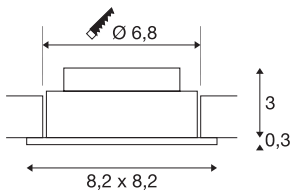

NEW TRIA 1 SET

recessed fitting, LED, 3000K, square, brushed aluminium, 38°, incl. driver, clip springs

The simplicity and effectiveness of the innovative NEW TRIA 1 SET is captivating. It is available in white or brushed aluminium, and in round or square form. Equipped with one powerful, warm white premium COB LED, as well as LED driver included in the scope of supply, the set can be used in any lighting situation. Furthermore, it is adjustable by 38°. The electrical connection is made directly to the 230V mains supply. This luminaire contains built-in LED lamps.

TECHNICAL DATA

Item no.	113966
Rotating or tilting	tiltable
Assembly	Recessed
Assembly details	Ceiling
Primary nominal voltage	100-240V ~50/60Hz
Secondary power / voltage	350 mA
Safety class	II
Wattage	4 W
Minimum ambient temperature	-20 °C
Maximum ambient temperature	40 °C
Level of inrush current	10 A
Duration of inrush current	92 µs
Stroboscopic effect (SVM)	0.01
Lumen	360 lm
Colour temperature	3000 Kelvin
Beam angle	38 °
Color	aluminium
CRI	80
LXXBXX data	L70B50
Service life	40000 h
Risk Group	0
Length	8.2 cm

Light Source

916559	
--------	---

Width	8.2 cm
Height	3.5 cm
Net weight	0.204 kg
Gross weight	0.248 kg
Shape of cut-out	round
Installation depth	3.5 cm
Installation diameter	6.8 cm