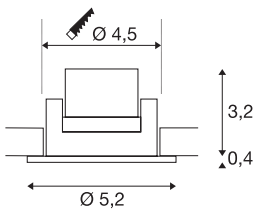

NEW TRIA MINI SET

recessed fitting, LED, 3000K, round, black, 30°, incl. driver, clip springs

The simplicity and effectiveness of the innovative NEW TRIA MINI Set is captivating. It is available in black, matt white, or brushed aluminium, and in round or square form. Equipped with a powerful, warm white premium LED in a tiltable mount, as well as LED driver included in the scope of supply, the set can be used in any lighting situation. The electrical connection is made directly to the 230V mains supply.

TECHNICAL DATA

Item no.	113970
Rotating or tilting	tiltable
IP Code	IP 20 / IP 44
Impact resistance class	IK 02
Assembly	Recessed
Assembly details	Ceiling
Primary nominal voltage	220-240V ~50/60Hz
Secondary power / voltage	700 mA
Safety class	II
Wattage	3.4 W
Minimum ambient temperature	-20 °C
Maximum ambient temperature	30 °C
Level of inrush current	15 A
Duration of inrush current	150 µs
Stroboscopic effect (SVM)	0
Lumen	190 lm
Colour temperature	3000 Kelvin
Beam angle	30 °
Color	black
CRI	90
UGR ≤	19
LXXBXX data	L70B50

Light Source

Service life	30000 h
Risk Group	1
Height	3.6 cm
Diameter	5.2 cm
Net weight	0.111 kg
Gross weight	0.136 kg
Shape of cut-out	round
Installation depth	4 cm
Installation diameter	4.5 cm
BIG WHITE Page	141