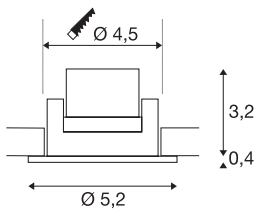

## NEW TRIA MINI SET

recessed fitting, LED, 3000K, round, matt white, 30°, incl. driver, clip springs

The simplicity and effectiveness of the innovative NEW TRIA MINI Set is captivating. It is available in black, white, or brushed aluminium, and in round or square form. Equipped with a powerful, warm white premium LED in a tiltable mount, as well as LED driver included in the scope of supply, the set can be used in any lighting situation. The electrical connection is made directly to the 230V mains supply.

## TECHNICAL DATA

Item no.	113971
Rotating or tilting	tiltable
IP Code	IP 20 / IP 44
Impact resistance class	IK 02
Assembly	Recessed
Assembly details	Ceiling
Primary nominal voltage	220-240V ~50/60Hz
Secondary power / voltage	700 mA
Safety class	II
Wattage	3.4 W
Minimum ambient temperature	-20 °C
Maximum ambient temperature	30 °C
Level of inrush current	15 A
Duration of inrush current	150 µs
Stroboscopic effect (SVM)	0
Lumen	190 lm
Colour temperature	3000 Kelvin
Beam angle	30 °
Color	white
CRI	90
UGR ≤	19
LXXBXX data	L70B50

Light Source

Service life	30000 h
Risk Group	1
Height	3.6 cm
Diameter	5.2 cm
Net weight	0.109 kg
Gross weight	0.137 kg
Shape of cut-out	round
Installation depth	4 cm
Installation diameter	4.5 cm
BIG WHITE Page	141