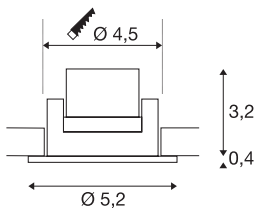

NEW TRIA MINI SET

recessed fitting, LED, 3000K, round, brushed aluminium, 30°, incl. driver, clip springs

The simplicity and effectiveness of the innovative NEW TRIA MINI Set is captivating. It is available in black, white, or brushed aluminium, and in round or square form. Equipped with a powerful, warm white premium LED in a tiltable mount, as well as LED driver included in the scope of supply, the set can be used in any lighting situation. The electrical connection is made directly to the 230V mains supply.

TECHNICAL DATA

| | |
|-----------------------------|-------------------|
| Item no. | 113976 |
| Rotating or tilting | tiltable |
| IP Code | IP 20 / IP 44 |
| Impact resistance class | IK 02 |
| Assembly | Recessed |
| Assembly details | Ceiling |
| Primary nominal voltage | 220-240V ~50/60Hz |
| Secondary power / voltage | 700 mA |
| Safety class | II |
| Wattage | 3.4 W |
| Minimum ambient temperature | -20 °C |
| Maximum ambient temperature | 30 °C |
| Level of inrush current | 15 A |
| Duration of inrush current | 150 µs |
| Stroboscopic effect (SVM) | 0 |
| Lumen | 190 lm |
| Colour temperature | 3000 Kelvin |
| Beam angle | 30 ° |
| Color | aluminium |
| CRI | 90 |
| UGR ≤ | 19 |
| LXXBXX data | L70B50 |

Light Source

| | |
|-----------------------|----------|
| Service life | 30000 h |
| Risk Group | 1 |
| Height | 3.6 cm |
| Diameter | 5.2 cm |
| Net weight | 0.111 kg |
| Gross weight | 0.139 kg |
| Shape of cut-out | round |
| Installation depth | 4 cm |
| Installation diameter | 4.5 cm |
| BIG WHITE Page | 141 |