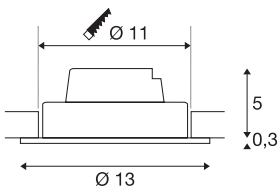

## NEW TRIA 1 SET

recessed fitting, LED, 2700K, round, black, 38°, 14W, incl. driver, clip springs

The simplicity and effectiveness of the NEW TRIA 1 SET is captivating. It is available in black, white, or brushed aluminium, in round or square form as well as single-headed or as multi-lamp. Equipped with a powerful, warm white premium COB LED in a tiltable mount, as well as LED driver included in the scope of supply, the set can be used in any lighting situation. The electrical connection is made directly to the 230V mains supply.

## TECHNICAL DATA

Item no.	114220
Rotating or tilting	cardanic
IP Code	IP 20
Assembly	Recessed
Assembly details	Ceiling
Dimmable	Yes
Dimming technology	Leading edge, trailing edge
Primary nominal voltage	220-240V ~50/60Hz
Secondary power / voltage	350 mA
Safety class	II
Wattage	14 W
Minimum ambient temperature	-20 °C
Maximum ambient temperature	35 °C
Level of inrush current	2 A
Duration of inrush current	80 µs
Stroboscopic effect (SVM)	0.01
Lumen	1010 lm
Colour temperature	2700 Kelvin
Beam angle	38 °
Color	black
CRI	80
LXXBXX data	L70B50

## Light Source

916415		Service life	30000 h
		Height	5.3 cm
		Diameter	13 cm
		Net weight	0.439 kg
		Gross weight	0.524 kg
		Shape of cut-out	round
		Installation depth	6 cm
		Installation diameter	11 cm