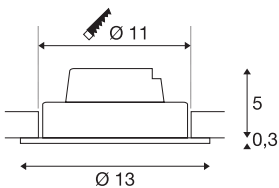

NEW TRIA 1 SET

recessed fitting, LED, 2700K, round, white, 38°, 16W
incl. driver, clip springs

The simplicity and effectiveness of the NEW TRIA 1 SET is captivating. It is available in black, white, or brushed aluminium, in round or square form as well as single-headed or as multi-lamp. Equipped with a powerful, warm white premium COB LED in a tiltable mount, as well as LED driver included in the scope of supply, the set can be used in any lighting situation. The electrical connection is made directly to the 230V mains supply.

TECHNICAL DATA

| | |
|-----------------------------|-----------------------------|
| Item no. | 114221 |
| Rotating or tilting | cardanic |
| IP Code | IP 20 |
| Assembly | Recessed |
| Assembly details | Ceiling |
| Dimmable | Yes |
| Dimming technology | Leading edge, trailing edge |
| Primary nominal voltage | 220-240V ~50/60Hz |
| Secondary power / voltage | 350 mA |
| Safety class | II |
| Wattage | 14 W |
| Minimum ambient temperature | -20 °C |
| Maximum ambient temperature | 35 °C |
| Level of inrush current | 2 A |
| Duration of inrush current | 80 µs |
| Stroboscopic effect (SVM) | 0.01 |
| Lumen | 1030 lm |
| Colour temperature | 2700 Kelvin |
| Beam angle | 38 ° |
| Color | white |
| CRI | 80 |
| LXXBXX data | L70B50 |

Light Source

| | | | |
|--------|-----------------------------------------------------------------------------------|-----------------------|----------|
| 916415 |  | Service life | 30000 h |
| | | Height | 5.3 cm |
| | | Diameter | 13 cm |
| | | Net weight | 0.421 kg |
| | | Gross weight | 0.524 kg |
| | | Shape of cut-out | round |
| | | Installation depth | 6 cm |
| | | Installation diameter | 11 cm |