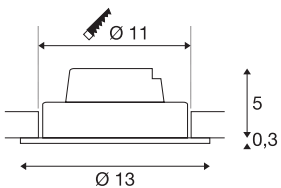

NEW TRIA 1 SET

recessed fitting, LED, 3000K, round, black, 38°, 15W, incl. driver, clip springs

The simplicity and effectiveness of the NEW TRIA 1 SET is captivating. It is available in black, white, or brushed aluminium, in round or square form as well as single-headed or as multi-lamp. Equipped with a powerful, warm white premium COB LED in a tiltable mount, as well as LED driver included in the scope of supply, the set can be used in any lighting situation. The electrical connection is made directly to the 230V mains supply.

TECHNICAL DATA

Item no.	114230
Rotating or tilting	cardanic
IP Code	IP 20
Assembly	Recessed
Assembly details	Ceiling
Dimmable	Yes
Dimming technology	Leading edge, trailing edge
Primary nominal voltage	220-240V ~50/60Hz
Secondary power / voltage	350 mA
Safety class	II
Wattage	14 W
Minimum ambient temperature	-20 °C
Maximum ambient temperature	35 °C
Level of inrush current	2 A
Duration of inrush current	80 µs
Stroboscopic effect (SVM)	0.01
Lumen	1100 lm
Colour temperature	3000 Kelvin
Beam angle	38 °
Color	black
CRI	80
LXXBXX data	L70B50

Light Source

916324	
--------	---

Service life	30000 h
Height	5.3 cm
Diameter	13 cm
Net weight	0.427 kg
Gross weight	0.526 kg
Shape of cut-out	round
Installation depth	6 cm
Installation diameter	11 cm