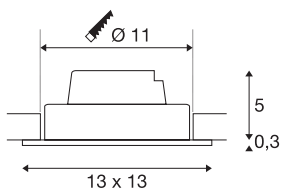

NEW TRIA 1 SET

recessed fitting, single-headed LED, 2700K, square, white, 38°, 16W, incl. driver, clip springs

The simplicity and effectiveness of the NEW TRIA 1 SET is captivating. It is available in black, white, or brushed aluminium, in round or square form as well as single-headed or as multi-lamp. Equipped with a powerful, warm white premium COB LED in a tiltable mount, as well as LED driver included in the scope of supply, the set can be used in any lighting situation. The electrical connection is made directly to the 230V mains supply.

TECHNICAL DATA

Item no.	114241
Rotating or tilting	cardanic
IP Code	IP 20
Assembly	Recessed
Assembly details	Ceiling
Dimmable	Yes
Dimming technology	Leading edge, trailing edge
Primary nominal voltage	220-240V ~50/60Hz
Secondary power / voltage	350 mA
Safety class	II
Wattage	14 W
Minimum ambient temperature	-20 °C
Maximum ambient temperature	35 °C
Level of inrush current	2 A
Duration of inrush current	80 µs
Stroboscopic effect (SVM)	0.01
Lumen	1030 lm
Colour temperature	2700 Kelvin
Beam angle	38 °
Color	white
CRI	80
LXXBXX data	L70B50

Light Source

916415 

Service life	30000 h
Length	13 cm
Width	13 cm
Height	5.3 cm
Net weight	0.456 kg
Gross weight	0.547 kg
Shape of cut-out	round
Installation depth	6 cm
Installation diameter	11 cm