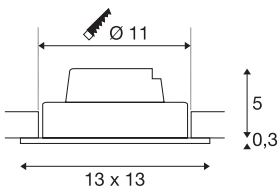

NEW TRIA 1 SET

recessed fitting, LED, 3000K, square, black, 38°, 16W, incl. driver, clip springs

The simplicity and effectiveness of the NEW TRIA 1 SET is captivating. It is available in black, white, or brushed aluminium, in round or square form as well as single-headed or as multi-lamp. Equipped with a powerful, warm white premium COB LED in a tiltable mount, as well as LED driver included in the scope of supply, the set can be used in any lighting situation. The electrical connection is made directly to the 230V mains supply.

TECHNICAL DATA

Item no.	114250
Rotating or tilting	cardanic
IP Code	IP 20
Assembly	Recessed
Assembly details	Ceiling
Dimmable	Yes
Dimming technology	Leading edge, trailing edge
Primary nominal voltage	220-240V ~50/60Hz
Secondary power / voltage	350 mA
Safety class	II
Wattage	14 W
Minimum ambient temperature	-20 °C
Maximum ambient temperature	35 °C
Level of inrush current	2 A
Duration of inrush current	80 µs
Stroboscopic effect (SVM)	0.01
Lumen	1100 lm
Colour temperature	3000 Kelvin
Beam angle	38 °
Color	black
CRI	80
LXXBXX data	L70B50

Light Source

916324 

Service life	30000 h
Length	13 cm
Width	13 cm
Height	5.3 cm
Net weight	0.46 kg
Gross weight	0.553 kg
Shape of cut-out	round
Installation depth	6 cm
Installation diameter	11 cm