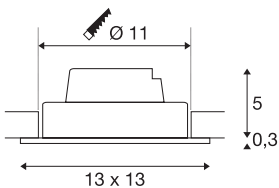

NEW TRIA 1 SET

recessed fitting, single-headed LED, 3000K, square, white, 38°, 16W, incl. driver, clip springs

The simplicity and effectiveness of the NEW TRIA 1 SET is captivating. It is available in black, white, or brushed aluminium, in round or square form as well as single-headed or as multi-lamp. Equipped with a powerful, warm white premium COB LED in a tiltable mount, as well as LED driver included in the scope of supply, the set can be used in any lighting situation. The electrical connection is made directly to the 230V mains supply.

TECHNICAL DATA

Item no.	114251
Rotating or tilting	cardanic
IP Code	IP 20
Assembly	Recessed
Assembly details	Ceiling
Dimmable	Yes
Dimming technology	Leading edge, trailing edge
Primary nominal voltage	220-240V ~50/60Hz
Secondary power / voltage	350 mA
Safety class	II
Wattage	14 W
Minimum ambient temperature	-20 °C
Maximum ambient temperature	35 °C
Level of inrush current	2 A
Duration of inrush current	80 µs
Stroboscopic effect (SVM)	0.01
Lumen	1120 lm
Colour temperature	3000 Kelvin
Beam angle	38 °
Color	white
CRI	80
LXXBXX data	L70B50

Light Source

916324 

Service life	30000 h
Length	13 cm
Width	13 cm
Height	5.3 cm
Net weight	0.462 kg
Gross weight	0.554 kg
Shape of cut-out	round
Installation depth	6 cm
Installation diameter	11 cm