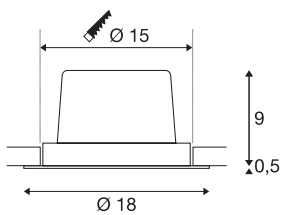

## NEW TRIA 1 SET recessed fitting

LED, 2700K, round, black, 30°, 29W, incl. driver, clip springs

The simplicity and effectiveness of the NEW TRIA 1 SET is captivating. It is available in black, white, or brushed aluminium, in round or square form as well as single-headed or as multi-lamp. Equipped with a powerful, warm white premium COB LED in a tiltable mount, as well as LED driver included in the scope of supply, the set can be used in any lighting situation. The electrical connection is made directly to the 230V mains supply.

## TECHNICAL DATA

Item no.	114260
Rotating or tilting	tiltable
IP Code	IP 20
Assembly	Recessed
Assembly details	Ceiling
Primary nominal voltage	220-240V ~50/60Hz
Secondary power / voltage	700 mA
Safety class	II
Wattage	29 W
Minimum ambient temperature	-25 °C
Maximum ambient temperature	35 °C
Network rated standby power	0.33 W
Level of inrush current	15 A
Duration of inrush current	100 µs
Stroboscopic effect (SVM)	0
Lumen	2500 lm
Colour temperature	2700 Kelvin
Beam angle	30 °
Color	black
CRI	80
LXXBXX data	L70B50
Service life	30000 h

Light Source

916519		Height	9.5 cm
		Diameter	18 cm
		Net weight	0.945 kg
		Gross weight	1.105 kg
		Shape of cut-out	round
		Installation depth	10 cm
		Installation diameter	15 cm