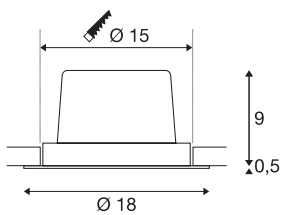

NEW TRIA 1 SET recessed fitting

LED, 2700K, round, white, 30°, 29W incl. driver, clip springs

The simplicity and effectiveness of the NEW TRIA 1 SET is captivating. It is available in black, white, or brushed aluminium, in round or square form as well as single-headed or as multi-lamp. Equipped with a powerful, warm white premium COB LED in a tiltable mount, as well as LED driver included in the scope of supply, the set can be used in any lighting situation. The electrical connection is made directly to the 230V mains supply.

TECHNICAL DATA

Item no.	114261
Rotating or tilting	tiltable
IP Code	IP 20
Assembly	Recessed
Assembly details	Ceiling
Primary nominal voltage	220-240V ~50/60Hz
Secondary power / voltage	700 mA
Safety class	II
Wattage	29 W
Minimum ambient temperature	-25 °C
Maximum ambient temperature	35 °C
Network rated standby power	0.33 W
Level of inrush current	15 A
Duration of inrush current	100 µs
Stroboscopic effect (SVM)	0
Lumen	2500 lm
Colour temperature	2700 Kelvin
Beam angle	30 °
Color	white
CRI	80
LXXBXX data	L70B50
Service life	30000 h

Light Source

916519		Height	9.5 cm
		Diameter	18 cm
		Net weight	0.857 kg
		Gross weight	1.004 kg
		Shape of cut-out	round
		Installation depth	10 cm
		Installation diameter	15 cm