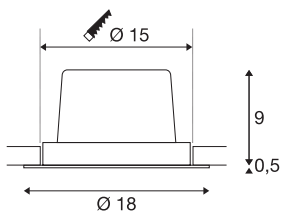

## NEW TRIA 1 SET

recessed fitting, LED, 3000K, round, black, 30°, 29W, incl. driver, clip springs

The simplicity and effectiveness of the NEW TRIA 1 SET is captivating. It is available in black, white, or brushed aluminium, in round or square form as well as single-headed or as multi-lamp. Equipped with a powerful, warm white premium COB LED in a tiltable mount, as well as LED driver included in the scope of supply, the set can be used in any lighting situation. The electrical connection is made directly to the 230V mains supply.

## TECHNICAL DATA

Item no.	114270
Rotating or tilting	tiltable
IP Code	IP 20
Assembly	Recessed
Assembly details	Ceiling
Primary nominal voltage	220-240V ~50/60Hz
Secondary power / voltage	700 mA
Safety class	II
Wattage	29 W
Minimum ambient temperature	-25 °C
Maximum ambient temperature	35 °C
Network rated standby power	0.33 W
Level of inrush current	15 A
Duration of inrush current	100 µs
Stroboscopic effect (SVM)	0
Lumen	2700 lm
Colour temperature	3000 Kelvin
Beam angle	30 °
Color	black
CRI	80
LXXBXX data	L70B50
Service life	30000 h

## Light Source

916475		Height	9.5 cm
		Diameter	18 cm
		Net weight	0.863 kg
		Gross weight	1.027 kg
		Shape of cut-out	round
		Installation depth	10 cm
		Installation diameter	15 cm