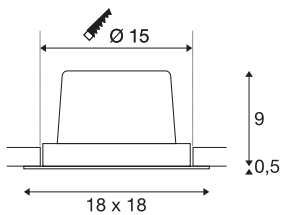

NEW TRIA 1 SET

recessed fitting, LED, 2700K, square, black, 30°, 29W, incl. driver, clip springs

The simplicity and effectiveness of the NEW TRIA 1 SET is captivating. It is available in black, white, or brushed aluminium, in round or square form as well as single-headed or as multi-lamp. Equipped with a powerful, warm white premium COB LED in a tiltable mount, as well as LED driver included in the scope of supply, the set can be used in any lighting situation. The electrical connection is made directly to the 230V mains supply.

TECHNICAL DATA

Item no.	114280
Rotating or tilting	tiltable
IP Code	IP 20
Assembly	Recessed
Assembly details	Ceiling
Primary nominal voltage	220-240V ~50/60Hz
Secondary power / voltage	700 mA
Safety class	II
Wattage	29 W
Minimum ambient temperature	-25 °C
Maximum ambient temperature	35 °C
Network rated standby power	0.33 W
Level of inrush current	15 A
Duration of inrush current	100 µs
Stroboscopic effect (SVM)	0
Lumen	2500 lm
Colour temperature	2700 Kelvin
Beam angle	30 °
Color	black
CRI	80
LXXBXX data	L70B50
Service life	30000 h

Light Source

916519		Length	18 cm
		Width	18 cm
		Height	9.5 cm
		Net weight	0.998 kg
		Gross weight	1.157 kg
		Shape of cut-out	round
		Installation depth	10 cm
		Installation diameter	15 cm