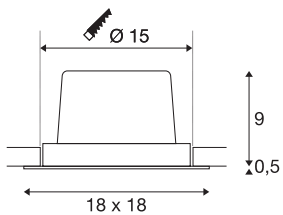

## NEW TRIA 1 SET

recessed fitting, single-headed LED, 2700K, square, white, 30°, 29W, incl. driver, clip springs

The simplicity and effectiveness of the NEW TRIA 1 SET is captivating. It is available in black, white, or brushed aluminium, in round or square form as well as single-headed or as multi-lamp. Equipped with a powerful, warm white premium COB LED in a tiltable mount, as well as LED driver included in the scope of supply, the set can be used in any lighting situation. The electrical connection is made directly to the 230V mains supply.

## TECHNICAL DATA

Item no.	114281
Rotating or tilting	tiltable
IP Code	IP 20
Assembly	Recessed
Assembly details	Ceiling
Primary nominal voltage	220-240V ~50/60Hz
Secondary power / voltage	700 mA
Safety class	II
Wattage	29 W
Minimum ambient temperature	-25 °C
Maximum ambient temperature	35 °C
Network rated standby power	0.33 W
Level of inrush current	15 A
Duration of inrush current	100 µs
Stroboscopic effect (SVM)	0
Lumen	2500 lm
Colour temperature	2700 Kelvin
Beam angle	30 °
Color	white
CRI	80
LXXBXX data	L70B50
Service life	30000 h

Light Source

916519		Length	18 cm
		Width	18 cm
		Height	9.5 cm
		Net weight	1.005 kg
		Gross weight	1.164 kg
		Shape of cut-out	round
		Installation depth	10 cm
		Installation diameter	15 cm