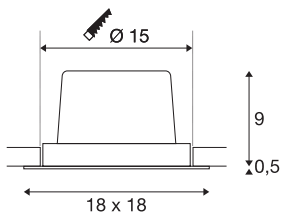

## NEW TRIA 1 SET

recessed fitting, LED, 3000K, square, black, 30°, 29W, incl. driver, clip springs

The simplicity and effectiveness of the NEW TRIA 1 SET is captivating. It is available in black, white, or brushed aluminium, in round or square form as well as single-headed or as multi-lamp. Equipped with a powerful, warm white premium COB LED in a tiltable mount, as well as LED driver included in the scope of supply, the set can be used in any lighting situation. The electrical connection is made directly to the 230V mains supply.

## TECHNICAL DATA

Item no.	114290
Rotating or tilting	tiltable
IP Code	IP 20
Assembly	Recessed
Assembly details	Ceiling
Primary nominal voltage	220-240V ~50/60Hz
Secondary power / voltage	700 mA
Safety class	II
Wattage	29 W
Minimum ambient temperature	-25 °C
Maximum ambient temperature	35 °C
Network rated standby power	0.33 W
Level of inrush current	15 A
Duration of inrush current	100 µs
Stroboscopic effect (SVM)	0
Lumen	2700 lm
Colour temperature	3000 Kelvin
Beam angle	30 °
Color	black
CRI	80
LXXBXX data	L70B50
Service life	30000 h

Light Source

916475	
--------	---

Length	18 cm
Width	18 cm
Height	9.5 cm
Net weight	0.938 kg
Gross weight	1.078 kg
Shape of cut-out	round
Installation depth	10 cm
Installation diameter	15 cm