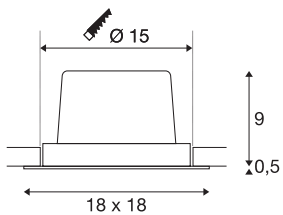

NEW TRIA 1 SET

recessed fitting, single-headed LED, 3000K, square, white, 30°, 29W, incl. driver, clip springs

The simplicity and effectiveness of the NEW TRIA 1 SET is captivating. It is available in black, white, or brushed aluminium, in round or square form as well as single-headed or as multi-lamp. Equipped with a powerful, warm white premium COB LED in a tiltable mount, as well as LED driver included in the scope of supply, the set can be used in any lighting situation. The electrical connection is made directly to the 230V mains supply.

TECHNICAL DATA

Item no.	114291
Rotating or tilting	tiltable
IP Code	IP 20
Assembly	Recessed
Assembly details	Ceiling
Primary nominal voltage	220-240V ~50/60Hz
Secondary power / voltage	700 mA
Safety class	II
Wattage	29 W
Minimum ambient temperature	-25 °C
Maximum ambient temperature	35 °C
Network rated standby power	0.33 W
Level of inrush current	15 A
Duration of inrush current	100 µs
Stroboscopic effect (SVM)	0
Lumen	2700 lm
Colour temperature	3000 Kelvin
Beam angle	30 °
Color	white
CRI	80
LXXBXX data	L70B50
Service life	30000 h

Light Source

916475	
--------	---

Length	18 cm
Width	18 cm
Height	9.5 cm
Net weight	0.915 kg
Gross weight	1.06 kg
Shape of cut-out	round
Installation depth	10 cm
Installation diameter	15 cm