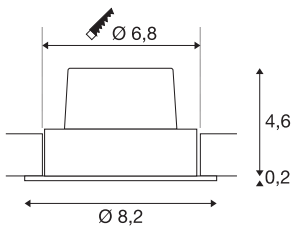

NEW TRIA 68

recessed fitting, LED, 3000K, round, matt white, 38°, 12W, incl. driver, clip springs

The simplicity and effectiveness of the innovative NEW TRIA 68 recessed fitting is captivating. It is available in matt black, matt white or brushed aluminium, in round or square form as well as single-headed or as multi-lamp. Equipped with a powerful, warm white premium COB LED in a tiltable mount, as well as LED driver included in the scope of supply, the set can be used in any lighting situation. The electrical connection is made directly to the 230V mains supply.

TECHNICAL DATA

Item no.	114381
IP Code	IP 20
Assembly	Recessed
Assembly details	Ceiling
Dimmable	Yes
Dimming technology	Leading edge, trailing edge
Primary nominal voltage	220-240V ~50/60Hz
Secondary power / voltage	500 mA
Safety class	II
Wattage	11 W
Level of inrush current	2 A
Duration of inrush current	40 µs
Stroboscopic effect (SVM)	0.02
Lumen	890 lm
Colour temperature	3000 Kelvin
Beam angle	38 °
Color	white
CRI	80
LXXBXX data	L70B50
Service life	40000 h
Risk Group	1
Height	4.5 cm

Light Source

916451	
--------	---

Diameter	8.2 cm
Net weight	0.268 kg
Gross weight	0.317 kg
Shape of cut-out	round
Installation depth	5 cm
Installation diameter	6.8 cm