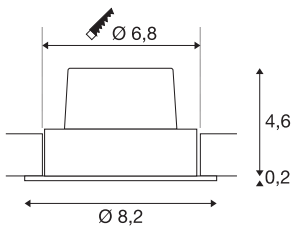

## NEW TRIA 68

recessed fitting, LED, 3000K, round, brushed aluminium, 38°, 12W, incl. driver, clip springs

The simplicity and effectiveness of the innovative NEW TRIA 68 recessed fitting is captivating. It is available in matt black, matt white or brushed aluminium, in round or square form as well as single-headed or as multi-lamp. Equipped with a powerful, warm white premium COB LED in a tiltable mount, as well as LED driver included in the scope of supply, the set can be used in any lighting situation. The electrical connection is made directly to the 230V mains supply.

## TECHNICAL DATA

Item no.	114386
IP Code	IP 20
Assembly	Recessed
Assembly details	Ceiling
Dimmable	Yes
Dimming technology	Leading edge, trailing edge
Primary nominal voltage	220-240V ~50/60Hz
Secondary power / voltage	500 mA
Safety class	II
Wattage	11 W
Level of inrush current	2 A
Duration of inrush current	40 µs
Stroboscopic effect (SVM)	0.02
Lumen	890 lm
Colour temperature	3000 Kelvin
Beam angle	38 °
Color	aluminium
CRI	80
LXXBXX data	L70B50
Service life	40000 h
Risk Group	1
Height	4.5 cm

Light Source

916451	
--------	---

Diameter	8.2 cm
Net weight	0.265 kg
Gross weight	0.313 kg
Shape of cut-out	round
Installation depth	5 cm
Installation diameter	6.8 cm