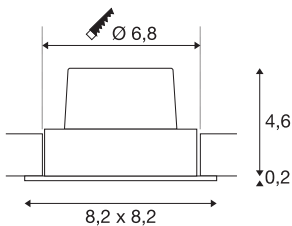

NEW TRIA 68

recessed fitting, LED, 3000K, square, brushed aluminium, 38°, 12W, incl. driver, clip springs

The simplicity and effectiveness of the innovative NEW TRIA 68 recessed fitting is captivating. It is available in matt black, matt white or brushed aluminium, in round or square form as well as single-headed or as multi-lamp. Equipped with a powerful, warm white premium COB LED in a tiltable mount, as well as LED driver included in the scope of supply, the set can be used in any lighting situation. The electrical connection is made directly to the 230V mains supply.

TECHNICAL DATA

Item no.	114396
IP Code	IP 20
Assembly	Recessed
Assembly details	Ceiling
Dimmable	Yes
Dimming technology	Leading edge, trailing edge
Primary nominal voltage	220-240V ~50/60Hz
Secondary power / voltage	500 mA
Safety class	II
Wattage	11 W
Level of inrush current	2 A
Duration of inrush current	40 µs
Stroboscopic effect (SVM)	0.02
Lumen	890 lm
Colour temperature	3000 Kelvin
Beam angle	38 °
Color	aluminium
CRI	80
LXXBXX data	L70B50
Service life	40000 h
Risk Group	1
Length	8.2 cm

Light Source

916451		Width	8.2 cm
		Height	4.5 cm
		Net weight	0.278 kg
		Gross weight	0.33 kg
		Shape of cut-out	round
		Installation depth	5 cm
		Installation diameter	6.8 cm