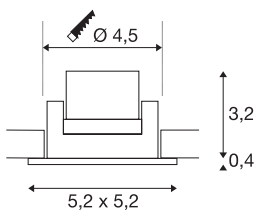

NEW TRIA MINI SET

recessed fitting, Power LED, 3000K, square, matt black, 30°, incl. driver, clip springs

The simplicity and effectiveness of the innovative NEW TRIA MINI Set is captivating. It is available in matt black, matt white, or brushed aluminium, and in round or square form. Equipped with a powerful, warm white premium LED in a tiltable mount, as well as LED driver included in the scope of supply, the set can be used in any lighting situation. The electrical connection is made directly to the 230V mains supply.

TECHNICAL DATA

Item no.	114400
Rotating or tilting	tiltable
IP Code	IP 20 / IP 44
Impact resistance class	IK 02
Assembly	Recessed
Assembly details	Ceiling
Primary nominal voltage	220-240V ~50/60Hz
Secondary power / voltage	700 mA
Safety class	II
Wattage	3.4 W
Minimum ambient temperature	-20 °C
Maximum ambient temperature	30 °C
Level of inrush current	15 A
Duration of inrush current	150 µs
Stroboscopic effect (SVM)	0
Lumen	190 lm
Colour temperature	3000 Kelvin
Beam angle	30 °
Color	black
CRI	90
UGR ≤	19
LXXBXX data	L70B50

Light Source

Service life	30000 h
Risk Group	1
Length	5.2 cm
Width	5.2 cm
Height	3.6 cm
Net weight	0.112 kg
Gross weight	0.139 kg
Shape of cut-out	round
Installation depth	4 cm
Installation diameter	4.5 cm