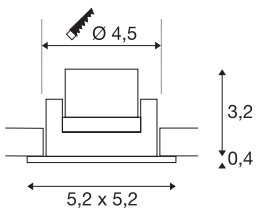

NEW TRIA MINI SET

recessed fitting, Power LED, 3000K, square, brushed aluminium, 30°, incl. driver, clip springs

The simplicity and effectiveness of the innovative NEW TRIA MINI Set is captivating. It is available in matt black, matt white, or brushed aluminium, and in round or square form. Equipped with a powerful, warm white premium LED in a tiltable mount, as well as LED driver included in the scope of supply, the set can be used in any lighting situation. The electrical connection is made directly to the 230V mains supply.

TECHNICAL DATA

Item no.	114406
Rotating or tilting	tiltable
IP Code	IP 20 / IP 44
Impact resistance class	IK 02
Assembly	Recessed
Assembly details	Ceiling
Primary nominal voltage	220-240V ~50/60Hz
Secondary power / voltage	700 mA
Safety class	II
Wattage	3.4 W
Minimum ambient temperature	-20 °C
Maximum ambient temperature	30 °C
Level of inrush current	15 A
Duration of inrush current	150 µs
Stroboscopic effect (SVM)	0
Lumen	190 lm
Colour temperature	3000 Kelvin
Beam angle	30 °
Color	aluminium
CRI	90
UGR ≤	19
LXXBXX data	L70B50

Light Source

Service life	30000 h
Risk Group	1
Length	5.2 cm
Width	5.2 cm
Height	3.6 cm
Net weight	0.112 kg
Gross weight	0.139 kg
Shape of cut-out	round
Installation depth	4 cm
Installation diameter	4.5 cm