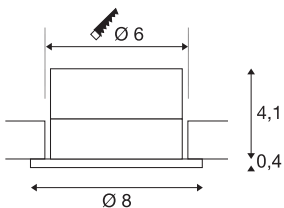

## PATTa-I

recessed fitting, LED, 3000K, round, matt black, 38°, incl. driver

The innovative PATTa I recessed fitting is suitable for ceiling thicknesses of up to 25 mm. Rated IP65 it can be used outdoors or in damp areas. This set is available in matt black, matt white, or brushed aluminium as well as in round or square form. Equipped with a powerful, warm white premium COB LED in a rigid mount, as well as the dimmable LED driver included in the scope of supply, the set can be used in any lighting situation. The electrical connection is made directly to the 230V mains supply.

Light Source

|        |   |
|--------|---|
| 916451 |  |
|--------|---|

|                       |          |
|-----------------------|----------|
| Service life          | 40000 h  |
| Height                | 4.5 cm   |
| Diameter              | 8 cm     |
| Net weight            | 0.251 kg |
| Gross weight          | 0.299 kg |
| Shape of cut-out      | round    |
| Installation depth    | 6 cm     |
| Installation diameter | 6 cm     |
| BIG WHITE Page        | 245      |