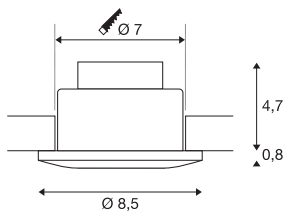

OUT 65

outdoor recessed ceiling light, LED, 3000K, round, black, 38°, 12W, incl. driver

The innovative OUT 65 recessed ceiling light captivates with its exceptional looks. Rated IP65 it can be used outdoors or in damp areas. It is available in black, white, silver-grey or titanium, and in round or square form. Equipped with a powerful, warm white premium COB LED in a tiltable mount, as well as LED driver included in the scope of supply, the set can be used in any lighting situation. The electrical connection is made directly to the 230V mains supply.

TECHNICAL DATA

Item no.	114460
IP Code	IP 20 / IP 65
Impact resistance class	IK 02
Assembly	Recessed
Assembly details	Ceiling
Dimmable	Yes
Dimming technology	Leading edge, trailing edge
Primary nominal voltage	220-240V ~50/60Hz
Secondary power / voltage	500 mA
Safety class	II
Wattage	11 W
Level of inrush current	2 A
Duration of inrush current	40 µs
Stroboscopic effect (SVM)	0.02
Lumen	510 lm
Colour temperature	3000 Kelvin
Beam angle	38 °
Color	black
CRI	80
LXXBXX data	L70B50
Service life	40000 h
Height	6 cm

Light Source

916451	
--------	---

Diameter	8.5 cm
Net weight	0.323 kg
Gross weight	0.381 kg
Shape of cut-out	round
Installation depth	6 cm
Installation diameter	7 cm