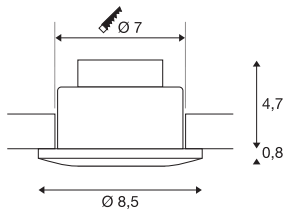

## OUT 65

outdoor recessed ceiling light, LED, 3000K, round, white, 38°, 12W, incl. driver

The innovative OUT 65 recessed ceiling light captivates with its exceptional looks. Rated IP65 it can be used outdoors or in damp areas. It is available in black, white, silver-grey or titanium, and in round or square form. Equipped with a powerful, warm white premium COB LED in a tiltable mount, as well as LED driver included in the scope of supply, the set can be used in any lighting situation. The electrical connection is made directly to the 230V mains supply.

## TECHNICAL DATA

Item no.	114461
IP Code	IP 20 / IP 65
Impact resistance class	IK 02
Assembly	Recessed
Assembly details	Ceiling
Dimmable	Yes
Dimming technology	Leading edge, trailing edge
Primary nominal voltage	220-240V ~50/60Hz
Secondary power / voltage	500 mA
Safety class	II
Wattage	11 W
Level of inrush current	2 A
Duration of inrush current	40 µs
Stroboscopic effect (SVM)	0.02
Lumen	640 lm
Colour temperature	3000 Kelvin
Beam angle	38 °
Color	white
CRI	80
LXXBXX data	L70B50
Service life	40000 h
Height	6 cm

Light Source

916451	
--------	---

Diameter	8.5 cm
Net weight	0.31 kg
Gross weight	0.365 kg
Shape of cut-out	round
Installation depth	6 cm
Installation diameter	7 cm