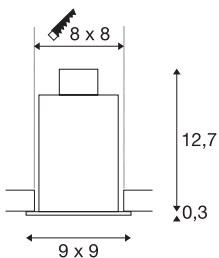

## KADUX 1

recessed fitting, single-headed, QPAR51, square, matt black, max. 50W, incl. clip springs

The KADUX recessed fitting series has a robust housing with appealing, high-quality looks. The lamp holders of this GU10 high-voltage version are multi-directional, allowing individual focus of the light beam. The KADUX 1 recessed fitting comes ready for direct connection to 230V mains.

## TECHNICAL DATA

Item no.	115510
Socket	GU10
Number of sockets	1
Rotating or tilting	rotary Bar and tiltable
IP Code	IP 20
Assembly	Recessed
Assembly details	Ceiling
Primary nominal voltage	220-240V ~50/60Hz
Safety class	I
Wattage	50 W
Color	black
Length	9 cm
Width	9 cm
Height	13 cm
Net weight	0.373 kg
Gross weight	0.425 kg
Shape of cut-out	square
Installation length	8 cm
Installation width	8 cm
Installation depth	13 cm
BIG WHITE Page	214