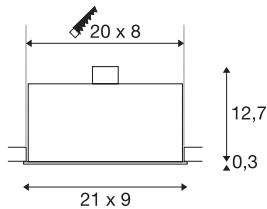

KADUX 3

recessed fitting, triple-headed, QPAR51, rectangular, matt black, max. 150W, incl. clip springs

The KADUX recessed fitting series has a robust housing with appealing, high-quality looks. The lamp holders of this GU10 high-voltage version are multi-directional, allowing individual focus of the light beam. The KADUX 3 recessed fitting comes ready for direct connection to 230V mains.

TECHNICAL DATA

Item no.	115530
Socket	GU10
Number of sockets	3
Rotating or tilting	rotary Bar and tiltable
IP Code	IP 20
Assembly	Recessed
Assembly details	Ceiling
Primary nominal voltage	220-240V ~50/60Hz
Safety class	I
Wattage	50 W
Color	black
Length	21 cm
Width	9 cm
Height	13 cm
Net weight	0.751 kg
Gross weight	0.833 kg
Shape of cut-out	square
Installation length	20 cm
Installation width	8 cm
Installation depth	13 cm
BIG WHITE Page	214